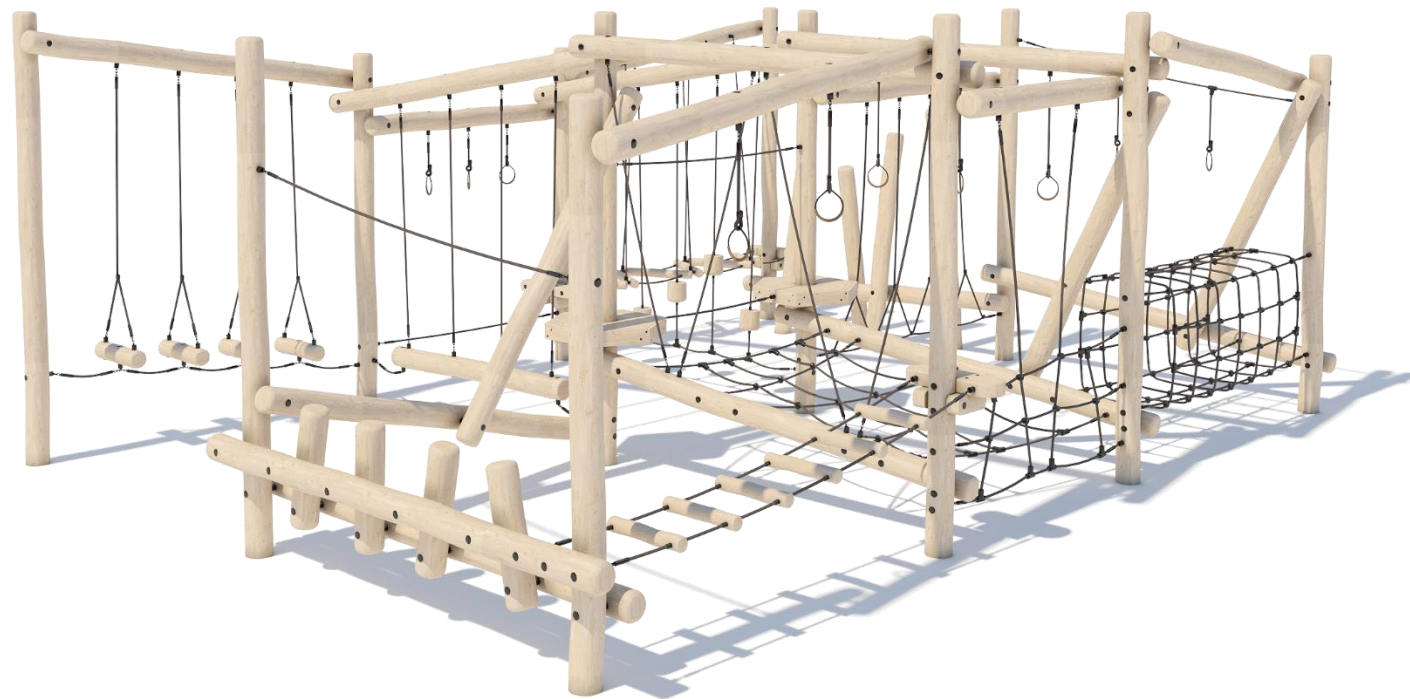

TECHNICAL CHARACTERISTICS

Serial number: **Rcb106**
Series: **Climb and balance**

PRODUCT NUMBER: RFCB106

Product data

Length 772 cm

Width 577 cm

Total height 292 cm

Age group 4 – 14 years

Number of users 52

Safety zone 80

In accordance with EN EN 1176 – 1:2017

CHARACTERISTICS

- Construction made of Robinia – 14 -18 cm. in diameter.
Information about material:
<https://www.torosplay.com/robiniadurable>
- Hanging path with moving calibrated Robinia poles
- Handing grips from stainless steel and rubber inlay.
- Zig zag paths
- Rope tunnel
- Steel ropes in polypropylene braid, connected with durable aluminum, stainless steel and/or plastic elements