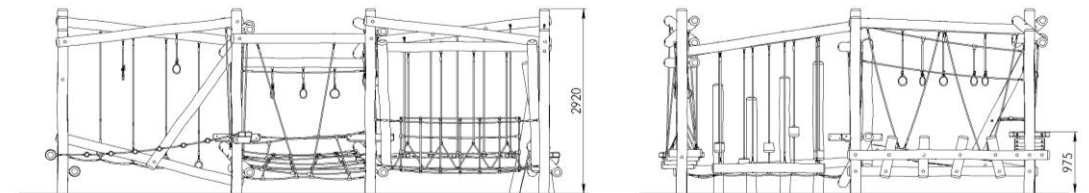

TECHNICAL CHARACTERISTICS

Serial number: **Rcb106**
Series: **Climb and balance**

PRODUCT NUMBER: RFCB106

Product data

Length 772 cm

Width 577 cm

Total height 292 cm

Age group 4 – 14 years

Number of users 52

Safety zone 80

In accordance with EN EN 1176 – 1:2017

CHARACTERISTICS

- Construction made of Robinia – 14 -18 cm. in diameter.
Information about material:
<https://www.torosplay.com/robiniadurable>
- Hanging path with moving calibrated Robinia poles
- Handing grips from stainless steel and rubber inlay.
- Zig zag paths
- Rope tunnel
- Steel ropes in polypropylene braid, connected with durable aluminum, stainless steel and/or plastic elements