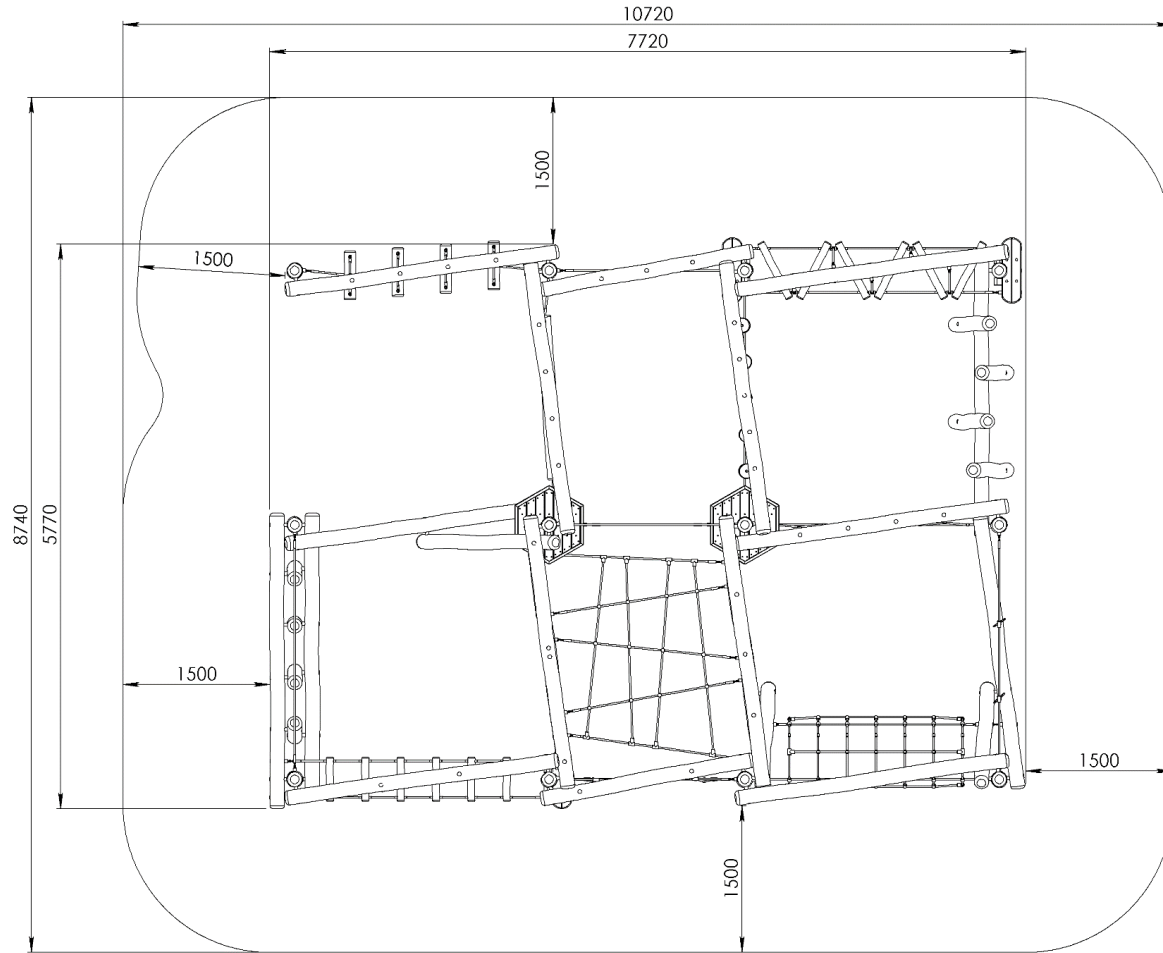

TECHNICAL CHARACTERISTICS

Serial number: **Rcb106**
Series: **Climb and balance**

PRODUCT NUMBER: RFCB106

Product data

Length 772 cm

Width 577 cm

Total height 292 cm

Age group 4 – 14 years

Number of users 52

Safety zone 80

In accordance with EN EN 1176 – 1:2017

CHARACTERISTICS

- Construction made of Robinia – 14 -18 cm. in diameter.
Information about material:
<https://www.torosplay.com/robiniadurable>
- Hanging path with moving calibrated Robinia poles
- Handing grips from stainless steel and rubber inlay.
- Zig zag paths
- Rope tunnel
- Steel ropes in polypropylene braid, connected with durable aluminum, stainless steel and/or plastic elements