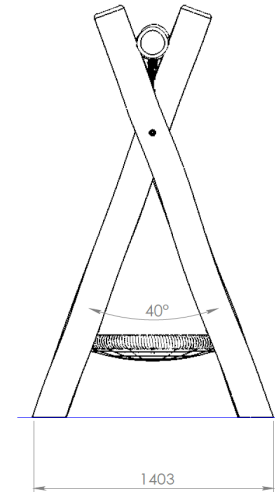

This playground equipment features a wooden A-frame swing set with a single nest swing. The swing has a circular, web-like seat supported by metal chains, offering a spacious and secure area for children to sit or lie down. The natural wooden frame enhances its sturdy, rustic look, making it blend well with outdoor spaces. The nest swing design allows multiple children to use it at once, promoting group play. Its simple, durable structure ensures both safety and fun for children.