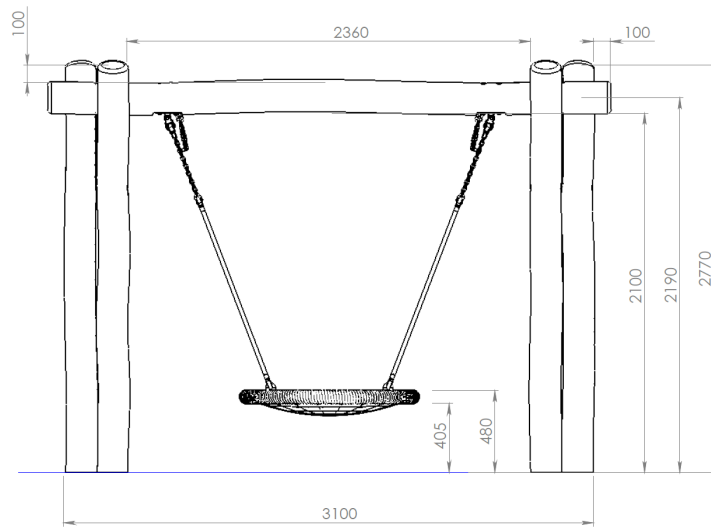

This playground equipment features a wooden A-frame swing set with a single nest swing. The swing has a circular, web-like seat supported by metal chains, offering a spacious and secure area for children to sit or lie down. The natural wooden frame enhances its sturdy, rustic look, making it blend well with outdoor spaces. The nest swing design allows multiple children to use it at once, promoting group play. Its simple, durable structure ensures both safety and fun for children.