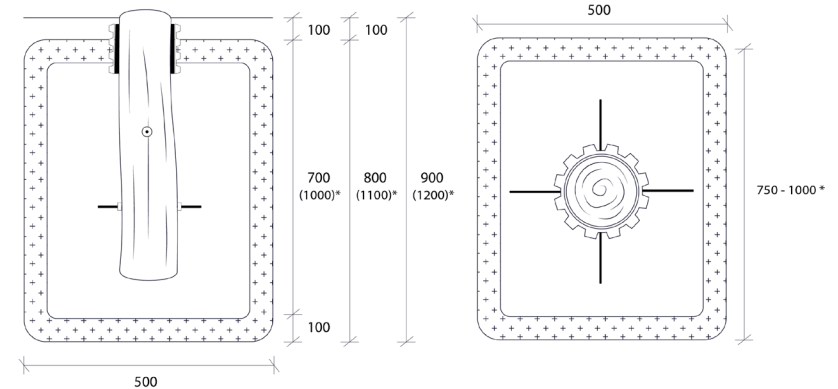

Surfaces according to EN 1176-1:2017

Nº	Material	Description	min. layer thickness mm	max. fall height mm
1.	concrete			≤ 600
2.	asphalt			≤ 600
3.	topsoil			≤ 1000
4.	turf			≤ 1500
5.	bark	20 - 80 mm grain size borken bark of conifers	200	≤ 2000
			300	≤ 3000
6.	wood chips	5 - 30 mm grain size mechanically broken wood, without bark and leaf components	200	≤ 2000
			300	≤ 3000
7.	sand		200	≤ 2000
			300	≤ 3000
8.	gravel		200	≤ 2000
			300	≤ 3000
9.	other		according to producer	≤ 3000

Installation method Type A: ≈ 1,3 m³ concrete into the ground