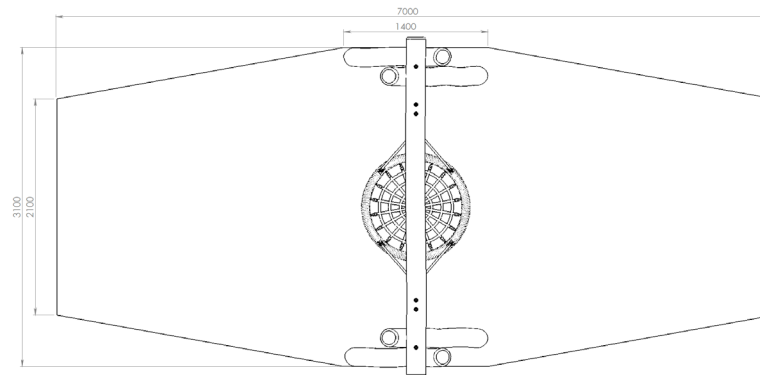

Cargo details

On a single pallet: 300*120*60 / 220 kg

Torosplay Ltd.
Bulgaria
8000, Burgas
55 "Kraina" Street
South Industrial Zone