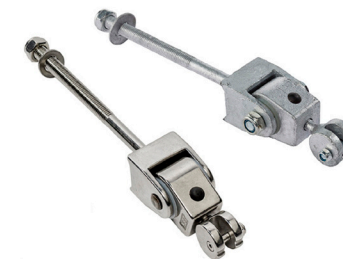

**Torosplay Ltd.**  
Bulgaria  
8000, Burgas  
55 "Kraina" Street  
South Industrial Zone

This playground equipment features a wooden A-frame swing set with a single nest swing. The swing has a circular, web-like seat supported by metal chains, offering a spacious and secure area for children to sit or lie down. The natural wooden frame enhances its sturdy, rustic look, making it blend well with outdoor spaces. The nest swing design allows multiple children to use it at once, promoting group play. Its simple, durable structure ensures both safety and fun for children.

### Cargo details

On a single pallet: 300\*120\*60 / 220 kg

**Torosplay Ltd.**  
 Bulgaria  
 8000, Burgas  
 55 "Kraina" Street  
 South Industrial Zone

The hardware is made of stainless steel or galvanized steel to ensure durable connections with a high corrosion resistance. This robust construction guarantees long-lasting performance even in harsh environments.

Design your own:  
Wide color pallet to choose colors from  
We use only certified EN71 chemical free paints

Swing hook is suitable for both round and square wood. The length of the threaded bar is M12 x 160 mm.

Robinia poles 14 – 22 cm in diameter, best possible quality, sanded

16 and 18 mm  
PP-Multifilament & split film  
Or Braided nylon  
Steel core – highest quality

Rope color options

Solid T and X connector ensure the Durability of the nets we produce