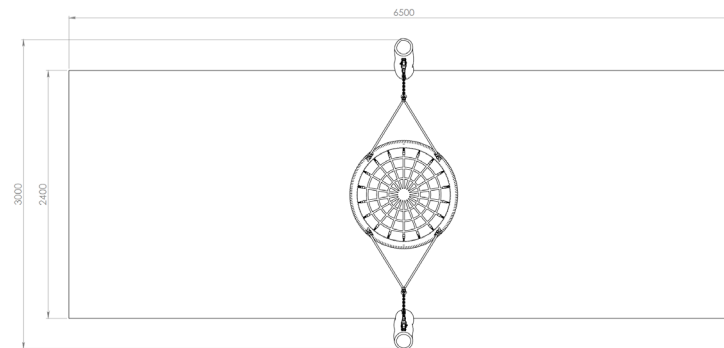

Torosplay Ltd.
Bulgaria
8000, Burgas
55 "Kraina" Street
South Industrial Zone