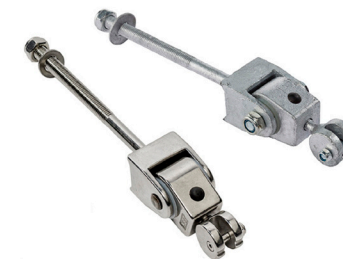

Torosplay Ltd.

Bulgaria
8000, Burgas
55 "Kraina" Street
South Industrial Zone

This playground equipment features a nest swing suspended between two vertical wooden posts. The swing has a circular, webbed seat with a green outer rim, providing a comfortable and spacious area for multiple children to play together. The metal chains connecting the swing to the posts are sturdy and ensure safety while in use. The minimalist design, with no horizontal beam, creates an open and simple structure. The natural wood posts and modern swing design make it a durable and aesthetically pleasing choice for outdoor play areas.

Cargo details

On a single pallet: 200*140*80 / 150 kg

Torosplay Ltd.
 Bulgaria
 8000, Burgas
 55 "Kraina" Street
 South Industrial Zone

The hardware is made of stainless steel or galvanized steel to ensure durable connections with a high corrosion resistance. This robust construction guarantees long-lasting performance even in harsh environments.

Design your own:
Wide color pallet to choose colors from
We use only certified EN71 chemical free paints

Swing hook is suitable for both round and square wood. The length of the threaded bar is M12 x 160 mm.

Robinia poles 14 – 22 cm in diameter, best possible quality, sanded

16 and 18 mm
PP-Multifilament & split film
Or Braided nylon
Steel core – highest quality

Rope color options

Solid T and X connector ensure the Durability of the nets we produce