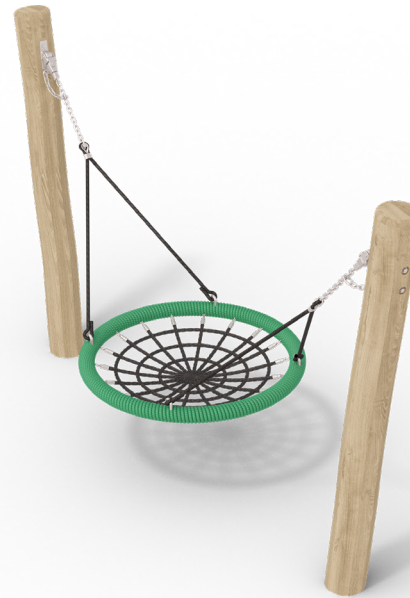

Check the warranty card for more information

Torosplay Ltd.

Bulgaria
8000, Burgas
55 "Kraina" Street
South Industrial Zone

Activities

This is a round net swing with a sturdy rope frame and a woven net seating area, suspended by four strong ropes connected to metal chains at the top. Its durable design provides a comfortable and secure swinging experience, making it ideal for playgrounds and outdoor play areas.

Torosplay Ltd.

Bulgaria
8000, Burgas
55 "Kraina" Street
South Industrial Zone

This playground equipment features a nest swing suspended between two vertical wooden posts. The swing has a circular, webbed seat with a green outer rim, providing a comfortable and spacious area for multiple children to play together. The metal chains connecting the swing to the posts are sturdy and ensure safety while in use. The minimalist design, with no horizontal beam, creates an open and simple structure. The natural wood posts and modern swing design make it a durable and aesthetically pleasing choice for outdoor play areas.

Cargo details

On a single pallet: 200*140*80 / 150 kg

Torosplay Ltd.
 Bulgaria
 8000, Burgas
 55 "Kraina" Street
 South Industrial Zone

The hardware is made of stainless steel or galvanized steel to ensure durable connections with a high corrosion resistance. This robust construction guarantees long-lasting performance even in harsh environments.

Design your own:
Wide color pallet to choose colors from
We use only certified EN71 chemical free paints

Swing hook is suitable for both round and square wood. The length of the threaded bar is M12 x 160 mm.