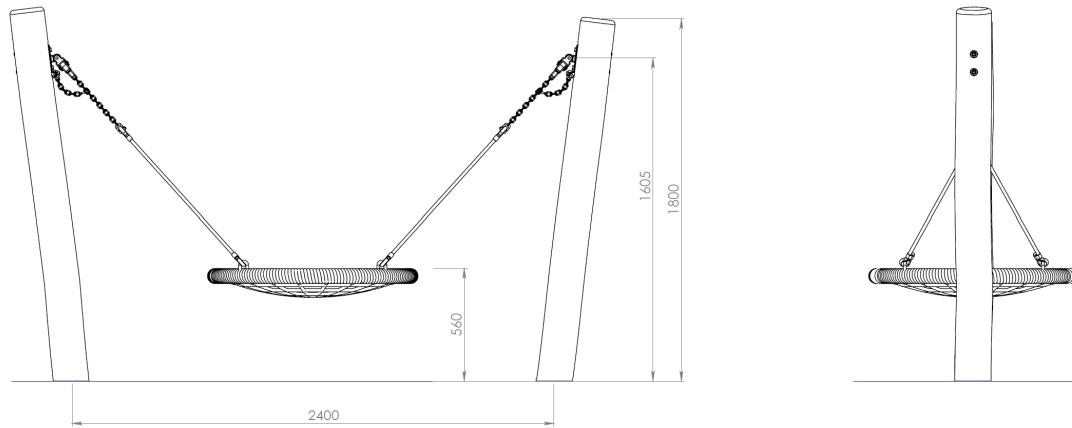

Check the warranty card for more information

Torosplay Ltd.

Bulgaria
8000, Burgas
55 "Kraina" Street
South Industrial Zone

Activities

This is a round net swing with a sturdy rope frame and a woven net seating area, suspended by four strong ropes connected to metal chains at the top. Its durable design provides a comfortable and secure swinging experience, making it ideal for playgrounds and outdoor play areas.

Torosplay Ltd.

Bulgaria
8000, Burgas
55 "Kraina" Street
South Industrial Zone

This playground equipment features a nest swing suspended between two vertical wooden posts. The swing has a circular, webbed seat with a green outer rim, providing a comfortable and spacious area for multiple children to play together. The metal chains connecting the swing to the posts are sturdy and ensure safety while in use. The minimalist design, with no horizontal beam, creates an open and simple structure. The natural wood posts and modern swing design make it a durable and aesthetically pleasing choice for outdoor play areas.

Cargo details

On a single pallet: 200*140*80 / 150 kg

Torosplay Ltd.
 Bulgaria
 8000, Burgas
 55 "Kraina" Street
 South Industrial Zone

The hardware is made of stainless steel or galvanized steel to ensure durable connections with a high corrosion resistance. This robust construction guarantees long-lasting performance even in harsh environments.

Robinia poles 14 – 22 cm in diameter, best possible quality, sanded

16 and 18 mm
PP-Multifilament & split film
Or Braided nylon
Steel core – highest quality

Rope color options

Solid T and X connector ensure the Durability of the nets we produce