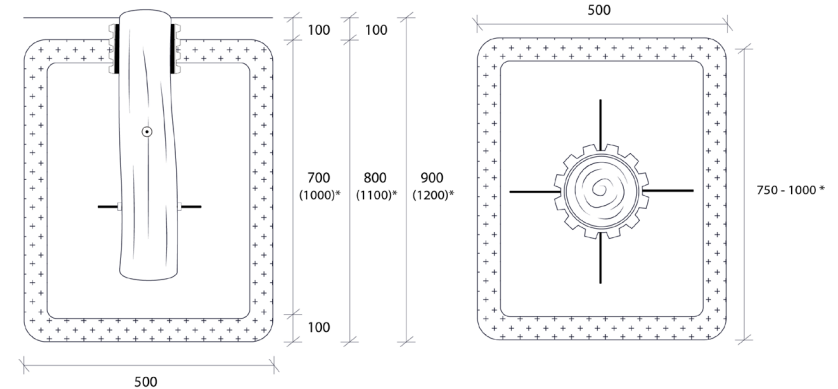

Design your own:
Wide color pallet to choose colors from
We use only certified EN71 chemical free paints

Swing hook is suitable for both round and square wood. The length of the threaded bar is M12 x 160 mm.

Robinia poles 14 – 22 cm in diameter, best possible quality, sanded

16 and 18 mm
PP-Multifilament & split film
Or Braided nylon
Steel core – highest quality

Rope color options

Solid T and X connector ensure the Durability of the nets we produce

TOROSPLAY

Surfaces according to EN 1176-1:2017

Nº	Material	Description	min. layer thickness mm	max. fall height mm
1.	concrete			≤ 600
2.	asphalt			≤ 600
3.	topsoil			≤ 1000
4.	turf			≤ 1500
5.	bark	20 - 80 mm grain size borken bark of conifers	200	≤ 2000
			300	≤ 3000
6.	wood chips	5 - 30 mm grain size mechanically broken wood, without bark and leaf components	200	≤ 2000
			300	≤ 3000
7.	sand		200	≤ 2000
			300	≤ 3000
8.	gravel		200	≤ 2000
			300	≤ 3000
9.	other		according to producer	≤ 3000

Installation method Type A: ≈ 1,3 m³ concrete into the ground

Installation method Type B: Anchoring